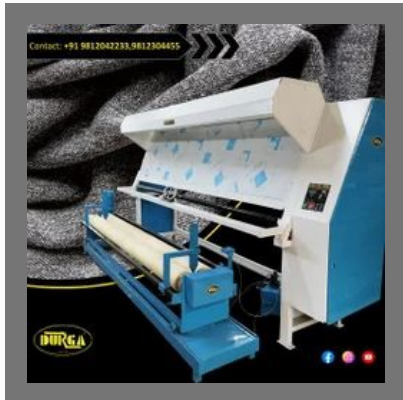

CONE WINDING MACHINE

Cone To Cone Winding Machine

2 HP Double Side Cone Winding Machine

Single Side Cone Winding Machine

Mini Cone Winding Machine

FABRIC INSPECTION MACHINE

Fabric Inspection Machine

Fabric rolling mini inspection

Fabric inspection machine

Fabric Inspection Machine

CHEESE WINDER MACHINE

Automatic Cheese Winder Machine

MS Cheese Winding Machine

Semi Automatic Cheese Winder Machine

HANK TO CONE WINDING MACHINE

Hank To Cone Winding Machine