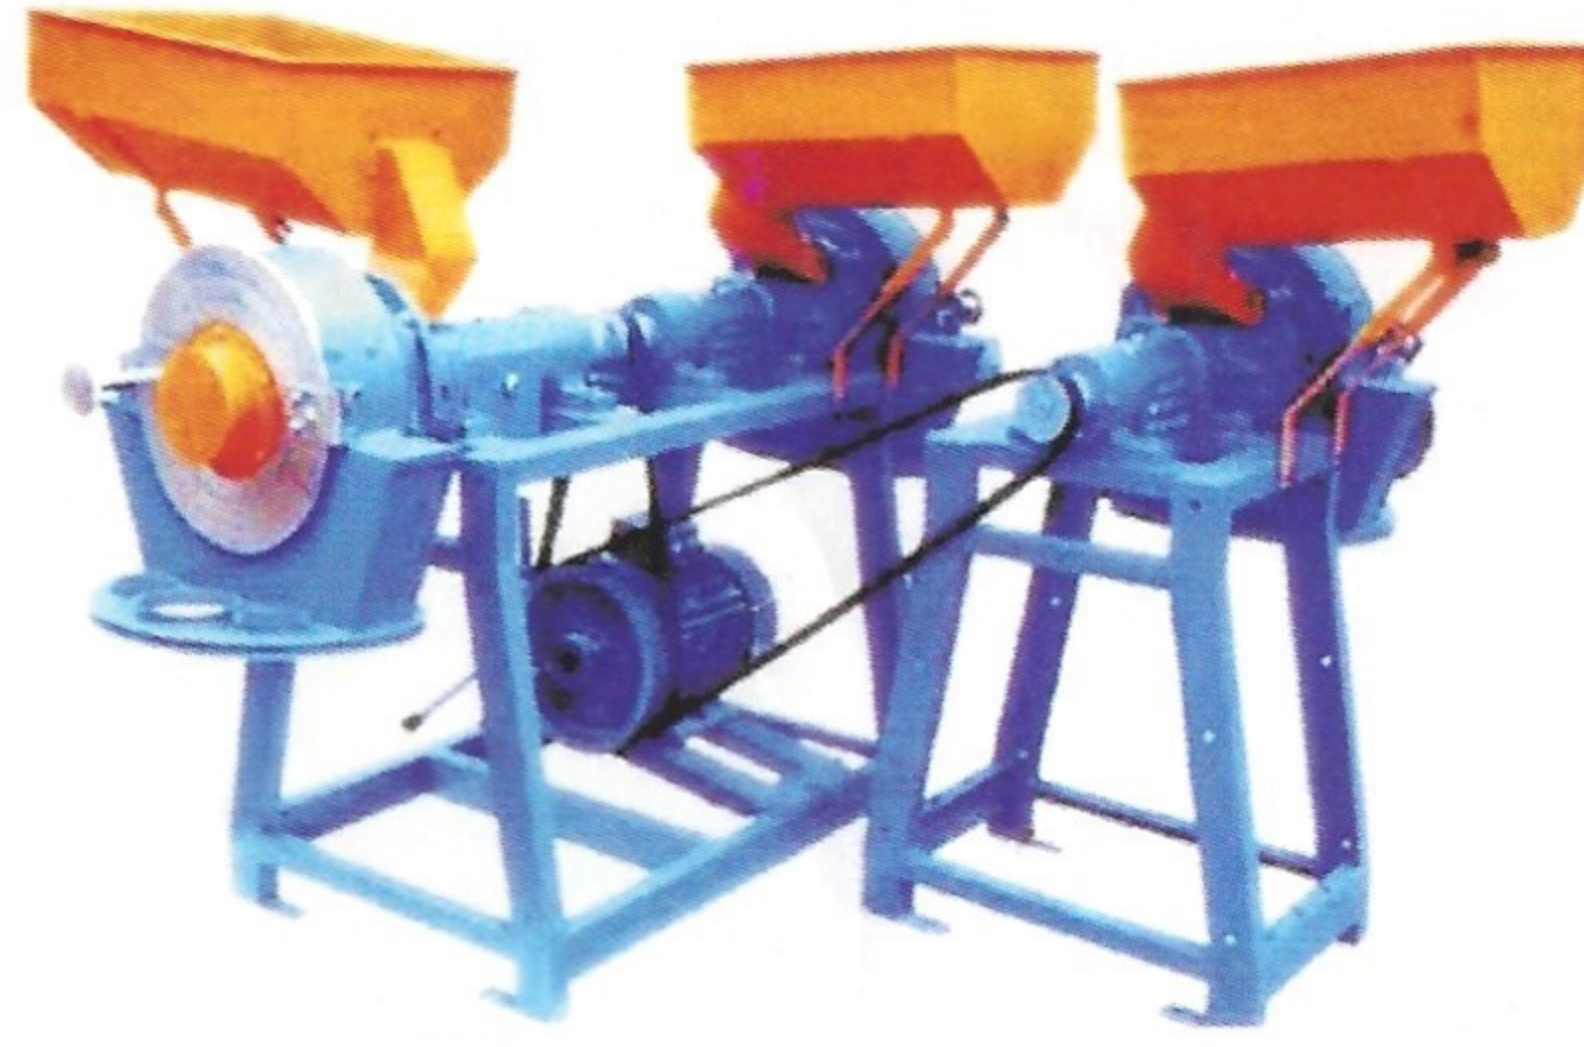

ನಮ್ಮ ಬೇರೆ ಉತ್ಪನ್ನಗಳು / OUR OTHER PRODUCTS

SLM - 1A
Single Chamber Pulveriser (Wet)

SLM - 2A
Double Head Double Stage Pulveriser

SLM - 3 SS
Tripple Head Pulveriser
Motor Capacity 5-20 HP

SLM - 4
Four Head Pulveriser
Motor Capacity 5-20 HP

SLM - 3
Tripple Head Pulveriser
Motor Capacity 5-20 HP

SLM - 4A
Tripple Head Pulveriser
with Wet Pulveriser

SLM - EX
Oil Expeller

SLM - R
Roasting Machine
Motor Capacity ½ H.P.

SLM - F
Flour Mill

Single Phase Wet Grinder
Motor Capacity 2.0 HP