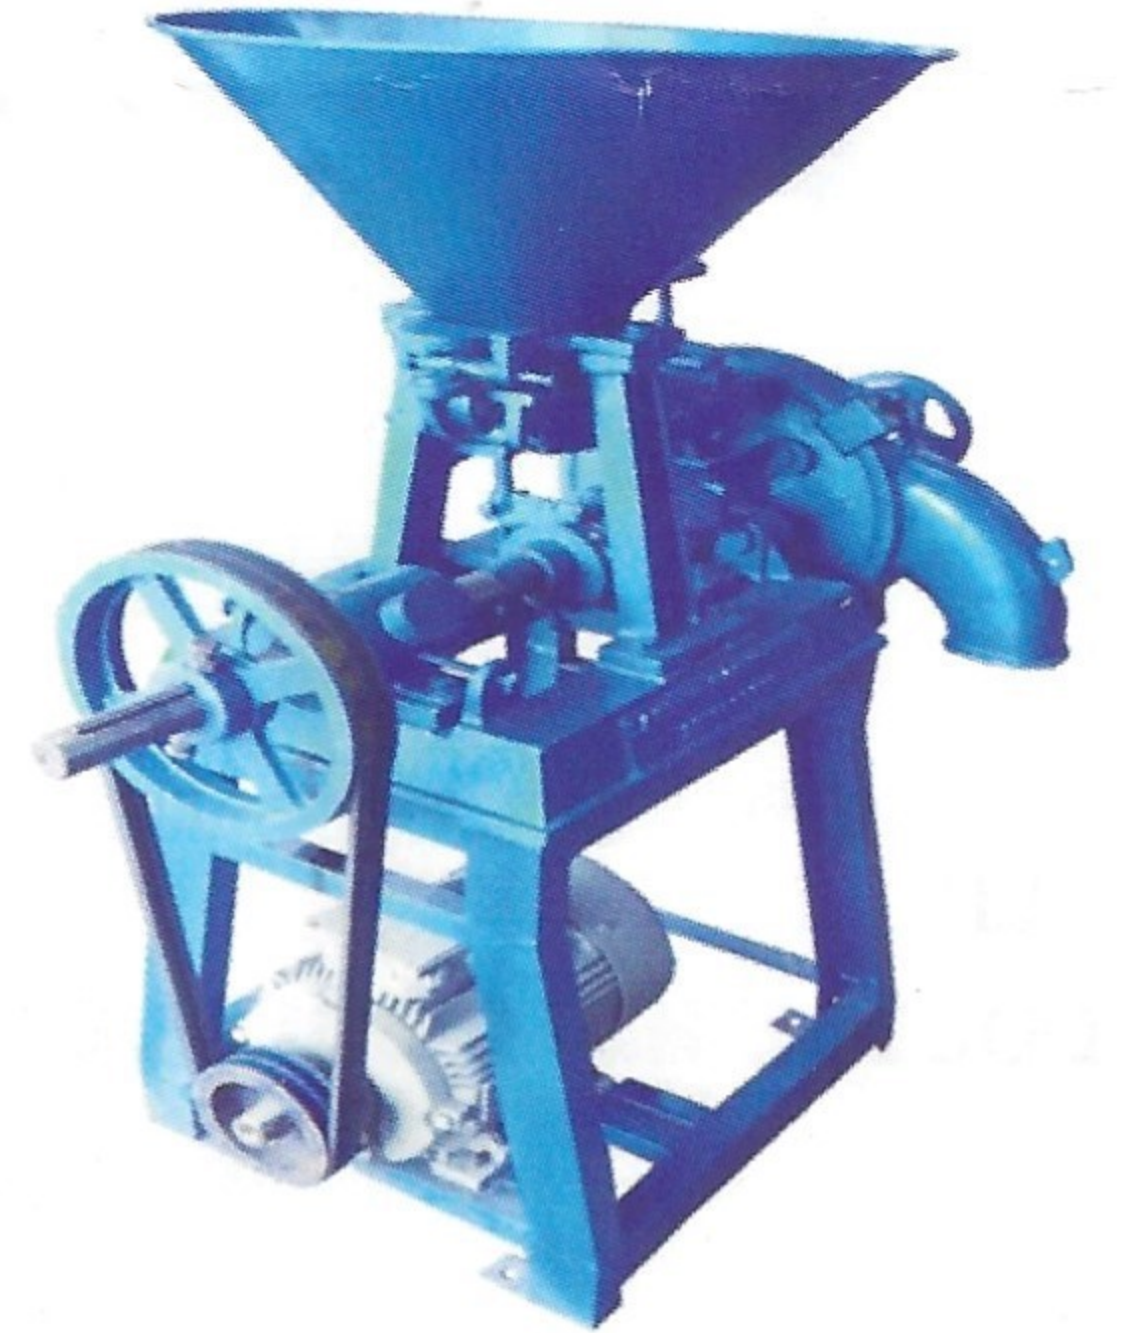

SLM - 3
Tripple Head Pulveriser
Motor Capacity 5-20 HP

SLM - 4A
Tripple Head Pulveriser
with Wet Pulveriser

SLM - EX
Oil Expeller

SLM - R
Roasting Machine
Motor Capacity ½ H.P.

SLM - F
Flour Mill

Single Phase Wet Grinder
Motor Capacity 2.0 HP