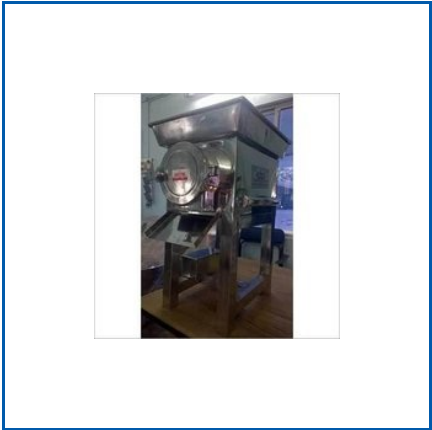

MANUFACTURER & EXPORTER OF
Food Processing Equipment, Food Processing Machinery

5 Ton Ribbon Mixer, Agitator Mixer, Agricultural Destoner, Amla Seed Remover Machine, Andhra Ring Murukku Machine, Atta Kneading Machine, Automatic Roaster, Banana Slicer, Biscuit Kneading Machine, Cake Kneading Machine, Centrifugal Heavy Duty Oil Cooled Screen Pulverizer, Coconut Scraper Machines, Coffee Destoner Machine, Coffee Roaster, Commercial Mixers, etc.

TABLE TOP WET GRINDER

MINI MASALA GRINDING PULVERIZER

STANDARD MODEL DOUBLE JACKET KETTLE

About Us

SREE VALSA ENGINEERING COMPANY is the pioneer in manufacturer & Exporter of Food Processing Equipment, Bakery Machineries, Food Processing Equipment, Food Processing Machinery in India. We manufacture high quality and high performance of Pulverizer, Roaster, Blender, Mixers, Food Processing, Agricultural & Ayurveda Machineries, Bakery Machineries, etc. Our organization situated in Coimbatore, Tamil Nadu, Our Chief Executive Officer Mr.R.Srivalsan having a vast experience of 20 years work incessantly for the upliftment of the company.

Centrifugal Heavy Duty Oil Cooled Screen

High Output Vegetable Cutter

Commercial Mixers

Instant Wet Grinding Machine

Potato Peeler

Selvin Commercial Mixies

Ginger Cutting Machine

Tilting Model Double Jacketed Kettle