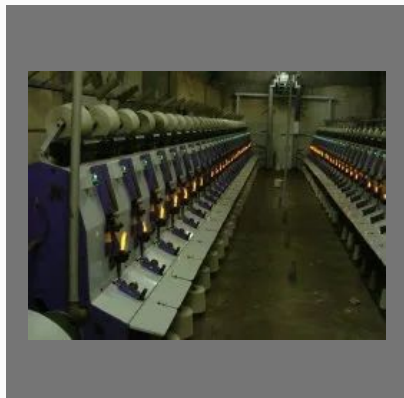

OTHER PRODUCTS:

Gas Yarn Singeing Machine