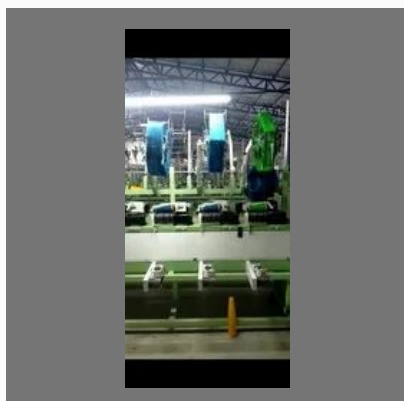

Double Yarn Winding Machine

OTHER PRODUCTS:

Cheese Winding Machine

Pineapple Winding Machine

Automatic Hank To Cone Winding Machine

Automatic Hank To Bobbin Winding Machine

OTHER PRODUCTS:

Gassed Mercerised Cotton Yarn